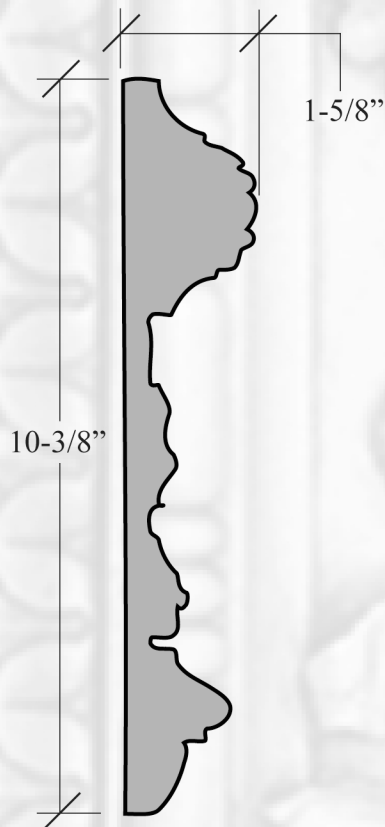

**PLAS 843 ~ CHINOISERIE FRIEZE**

PHOTO SCALE: 1/4" = 1"

PROFILE SCALE: 3/8" = 1"

**PLAS 843**

**CHINOISERIE FRIEZE**

1-5/8" PROJECTION  
10-3/8" HEIGHT  
62" LENGTH  
62" REPEAT

35 LBS. PER LENGTH  
62" SHIPPING LENGTH